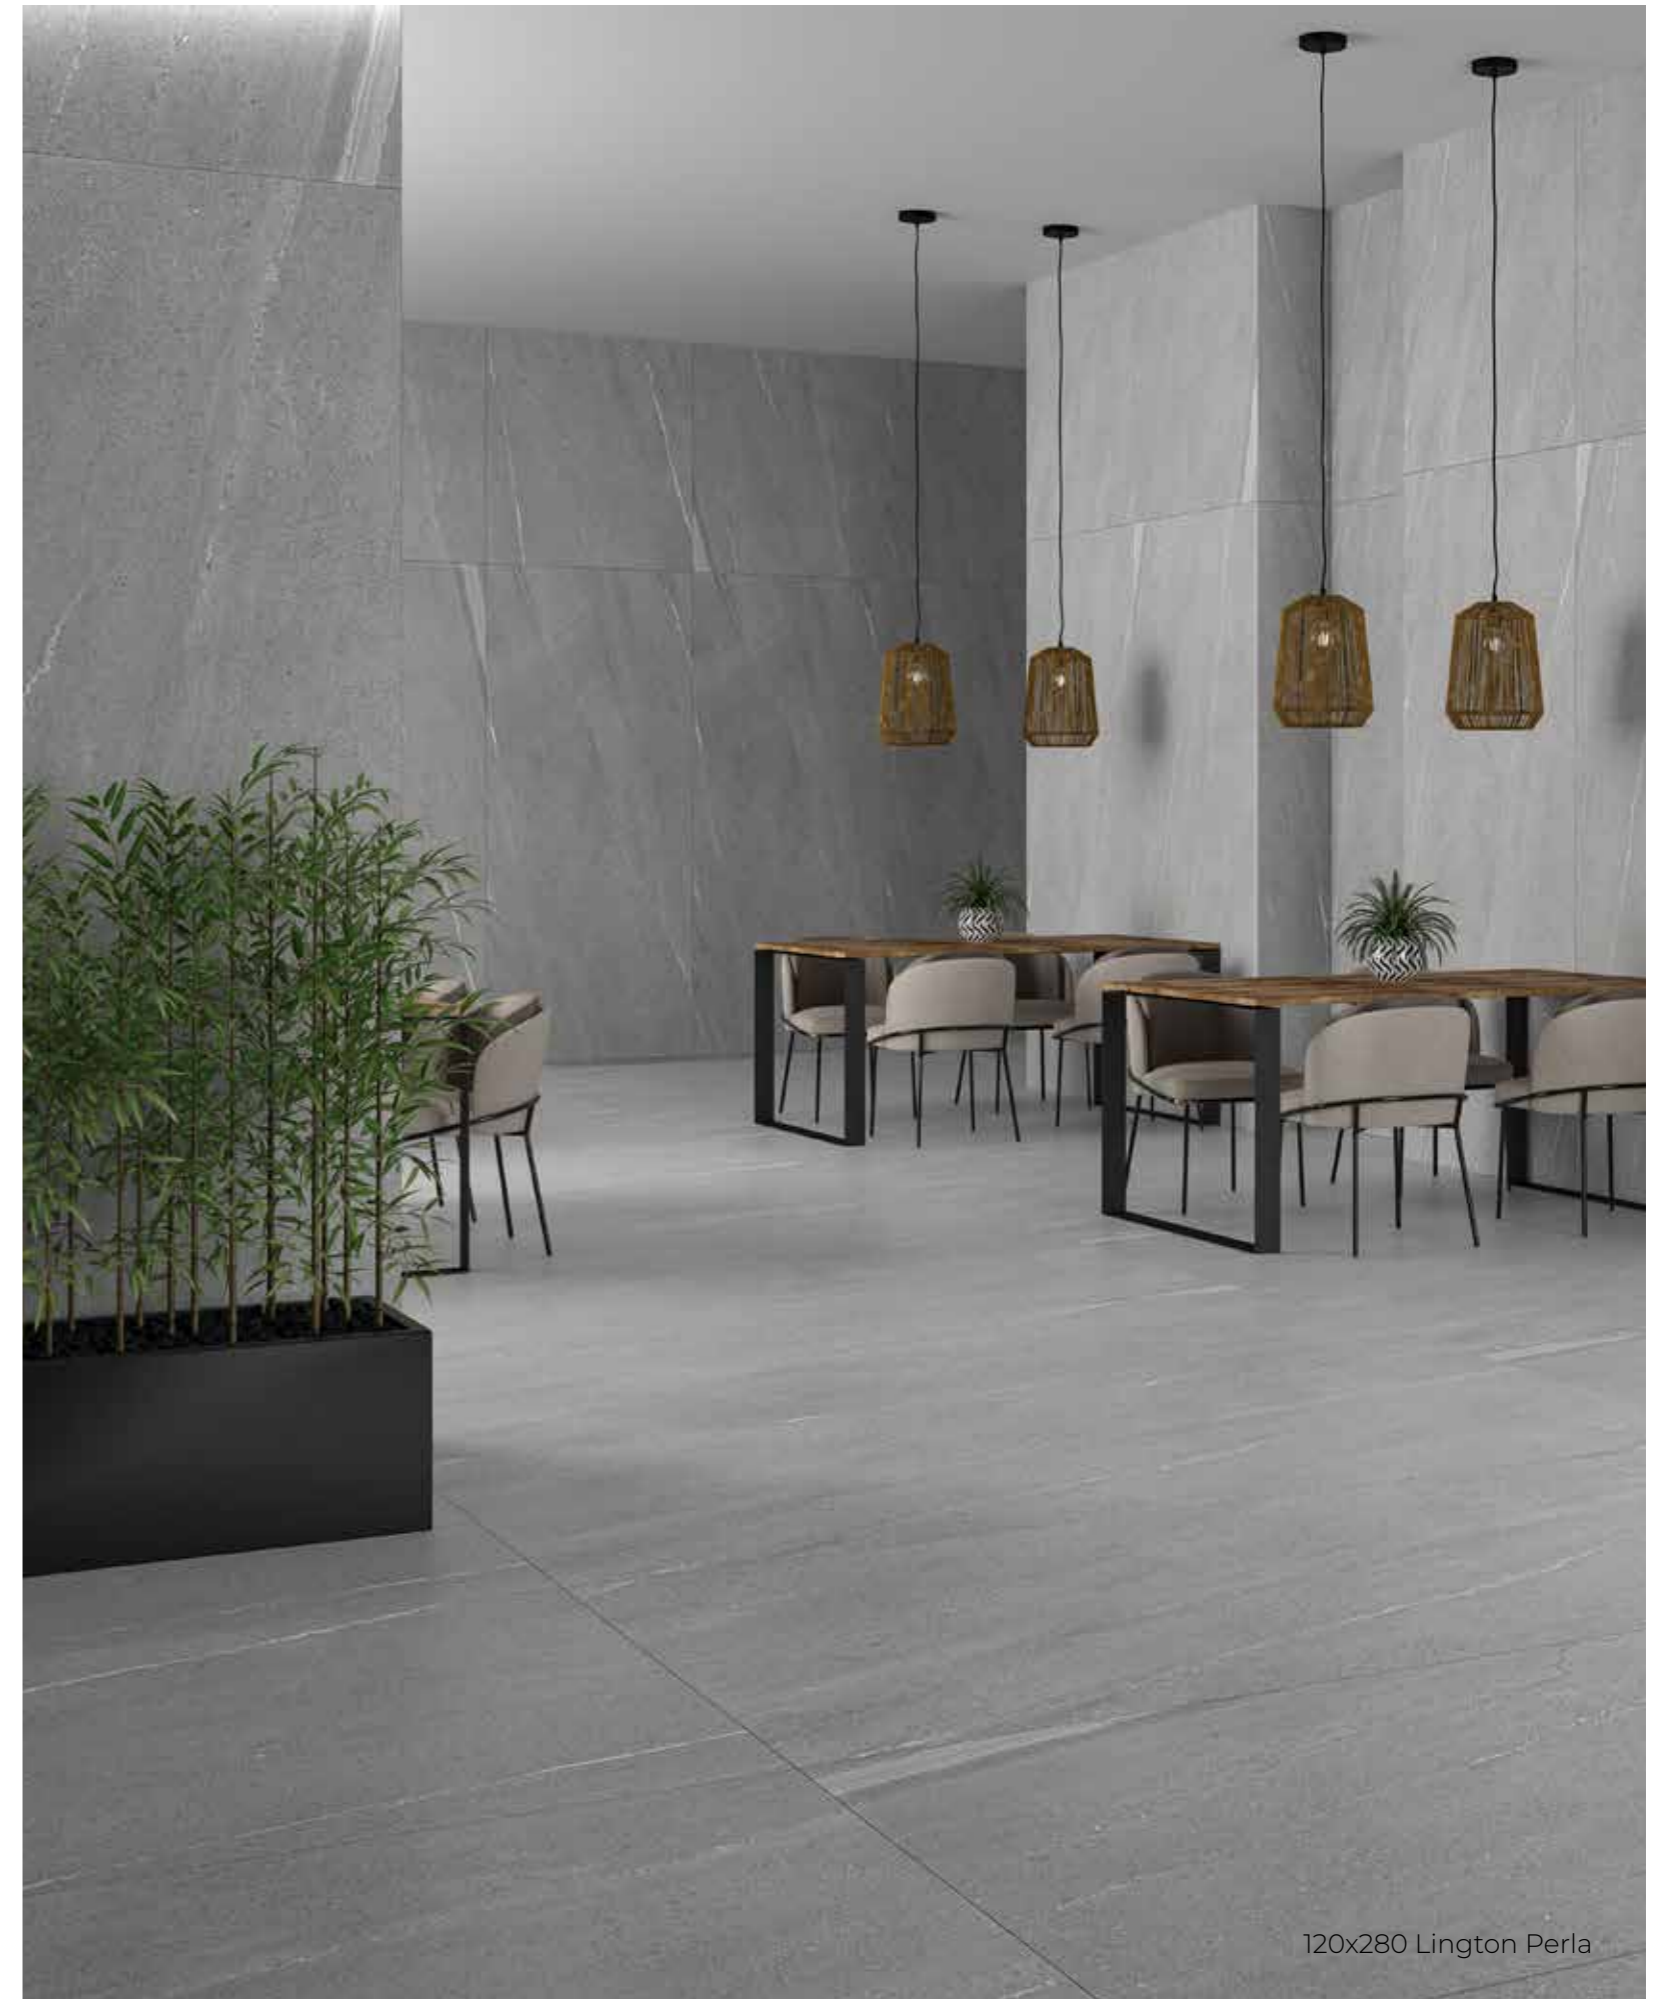

The Lington collection is an interpretation of Burlington stone on ceramic tiles. A serene stone with sandy veining that transmits peaceful tranquillity, yet which also manages to create a contrast to this impression of calm with its décor tiles. Featuring asymmetrical patterns, the décors contrast with the classical appearance of stone to create a contemporary look whilst fully maintaining its timeless essence.