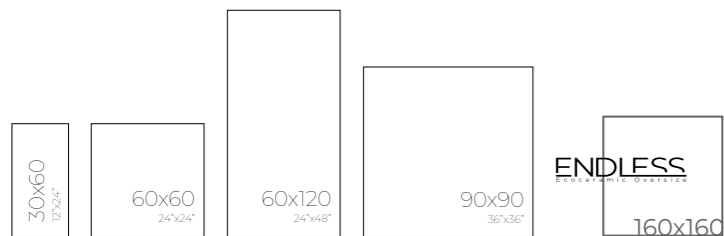

120 X 280

102