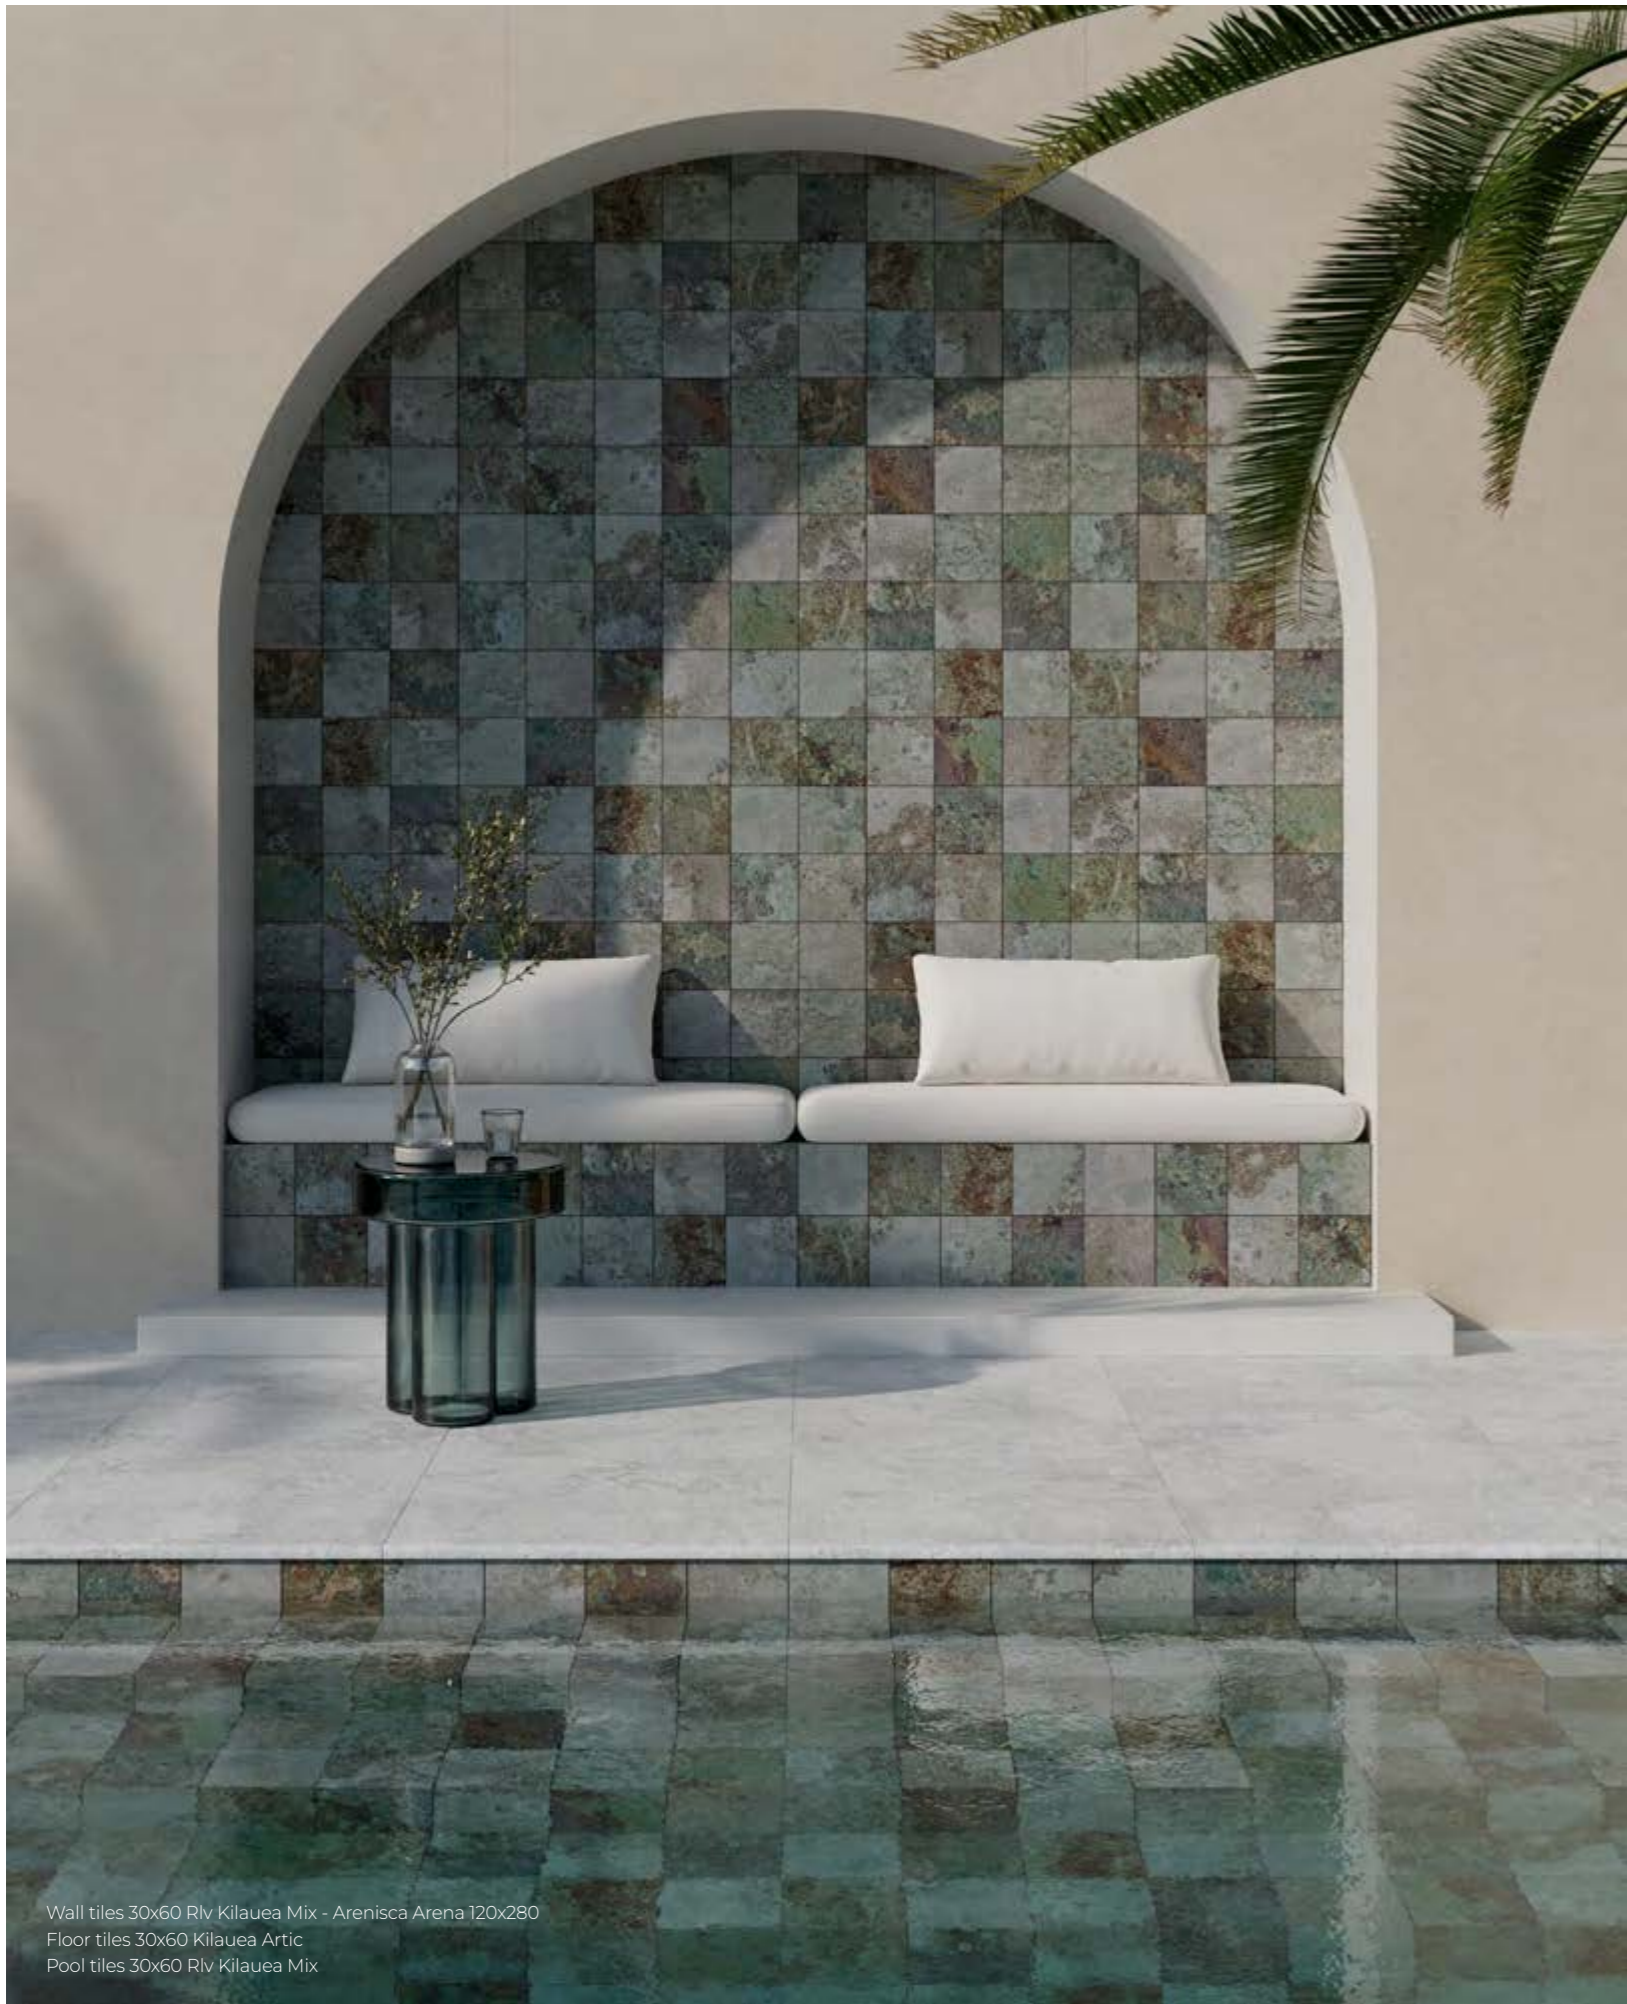

# eco rustic

---

Toda una gama de productos clásicos, pero a la vez atemporales en Eco Rustic. Pavimentos que reproducen los clásicos cotos, un estilo muy marcado y singular que se reúnen estas colecciones de Ecoceramic.

A classic tile range with a strong timeless appeal, it features floor tiles designed to emulate all the unmistakable singular beauty of classic terracotta tiles.

Wall tiles 120x280 Arenisca Perla  
Floor tiles 30.3x61,3 Riv Kilauea Turquesa - 30x60 Kilauea Artic  
Peldaño Eco step Kilauea Artic

The Kilauea collection reinterprets Bali stone, one of the most sought-after materials for outdoor settings and swimming pools thanks to its tropical and exotic appeal. Its natural contrasts are transformed into a palette of vibrant colours that add freshness and character. A design that captures the beauty of nature while offering the resistance of porcelain for unique, stylish projects.