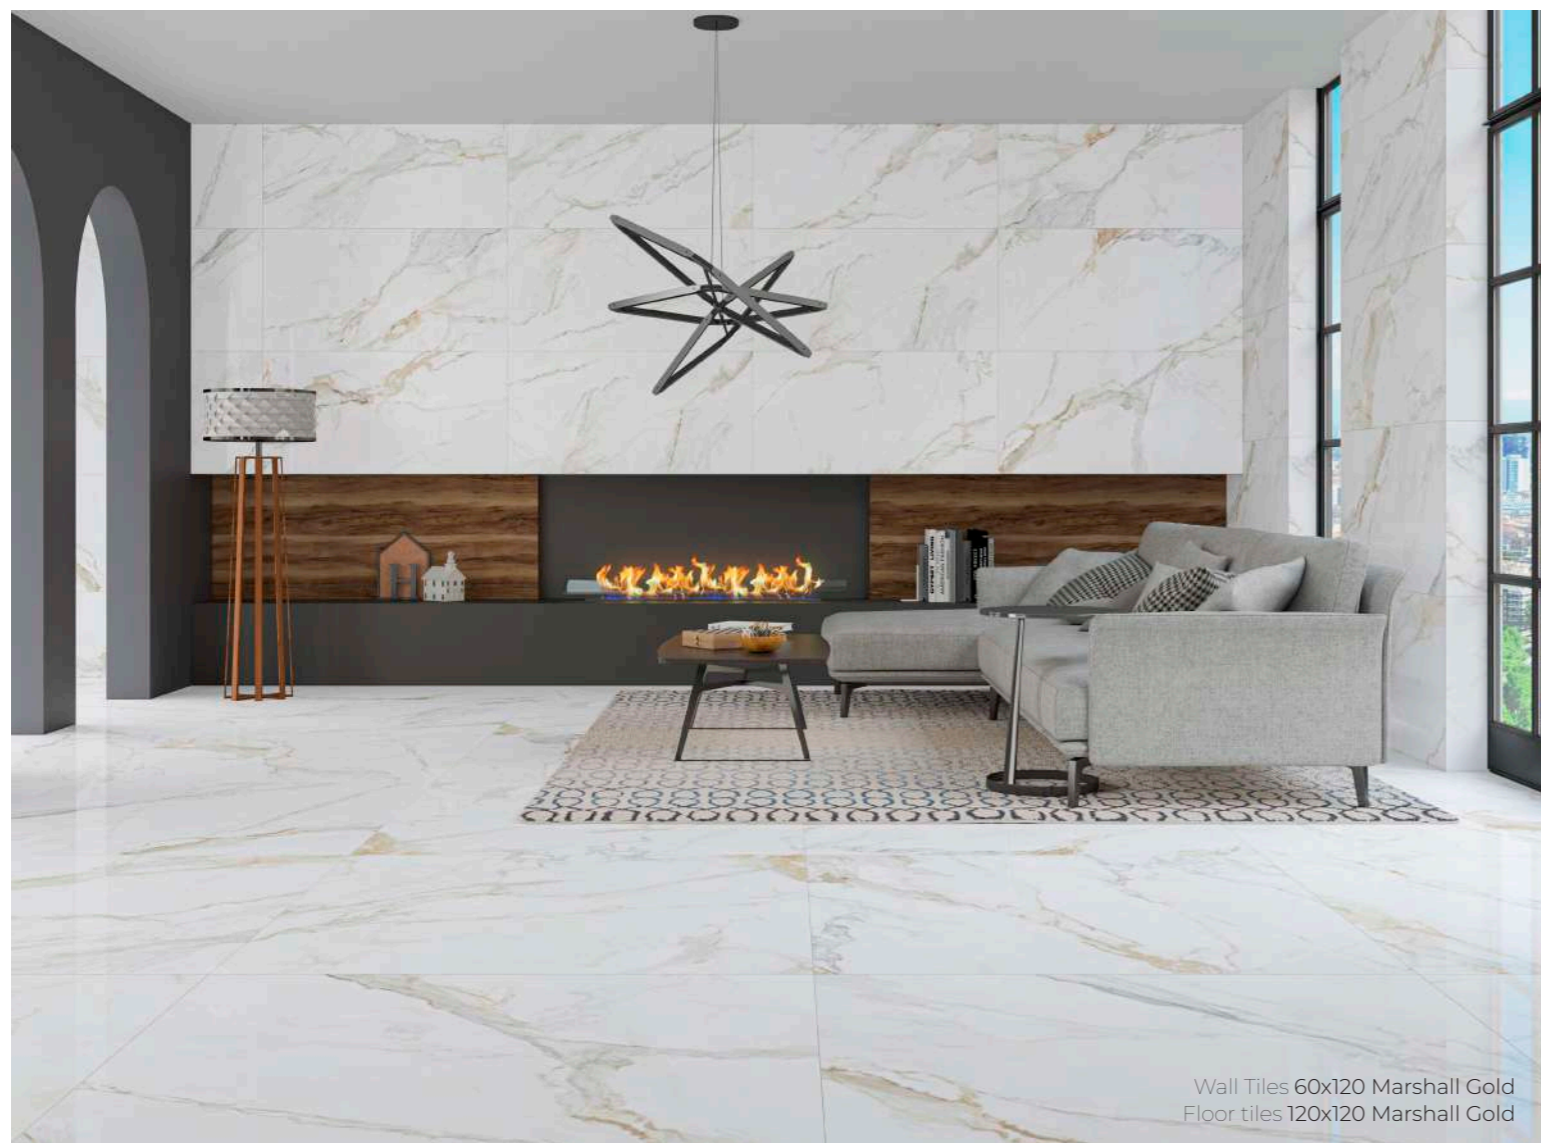

*Más info / More info

Colección disponible
Collection available

Wall Tiles 60x120 Marshall Gold
Floor tiles 120x120 Marshall Gold