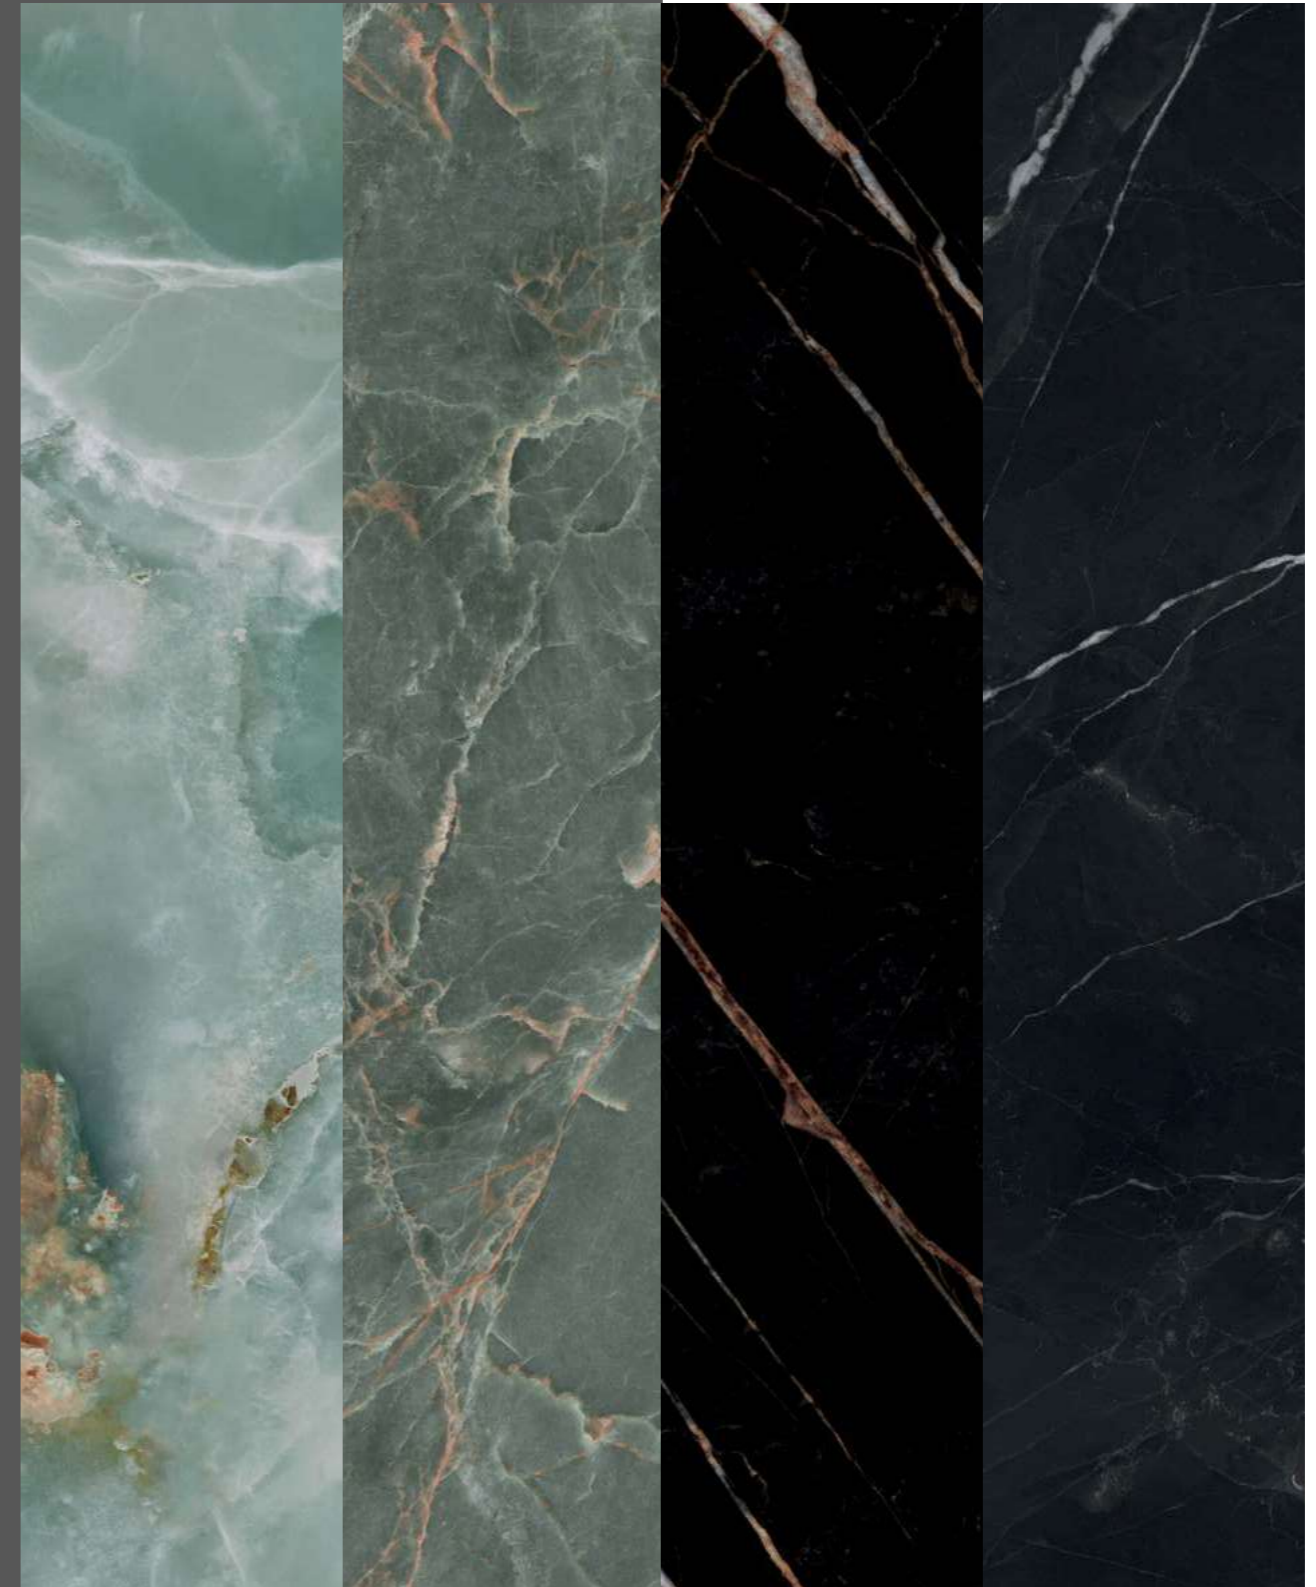

about

ultra gloss

La gama más refinada de nuestro catálogo. Piezas XXL unidas a un acabado super brillante. Las nuevas tecnologías de fabricación permiten conseguir acabados ultra brillantes en las piezas de la familia Ultra Gloss. Gracias a las granillas brillantes después del pulido consiguen un acabado brillante efecto espejo.

Our most sophisticated range, Ultra Gloss combines an XXL format with an extra glossy finish, thanks to the use of new manufacturing technologies. The glossy grits on the tiles lend them a mirror-like shine once they have been polished.