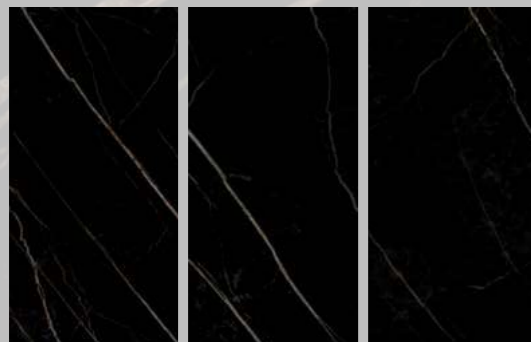

Caras disponibles / Available Faces

Formatos / Sizes

60x120 / 24"x48" 18
120x120 / 48"x48" 9

* Diseños de mallas disponibles pág. 582-583
Available mosaics design pag. 582-583

Código de tarifa / Price list

GG0869
GG0120

ENDLESS

Colección disponible
Collection available

120x280

*Más info / More info

Característica técnicas / Technical features

Packing list

Formato/Size	pz/cj	m² /cj	kg / cj	cj/pl	m2 /pl	kg / pl
60x120	2	1,44	34,25	32	46,08	1121
120x120	1	1,44	35	36	51,84	1300