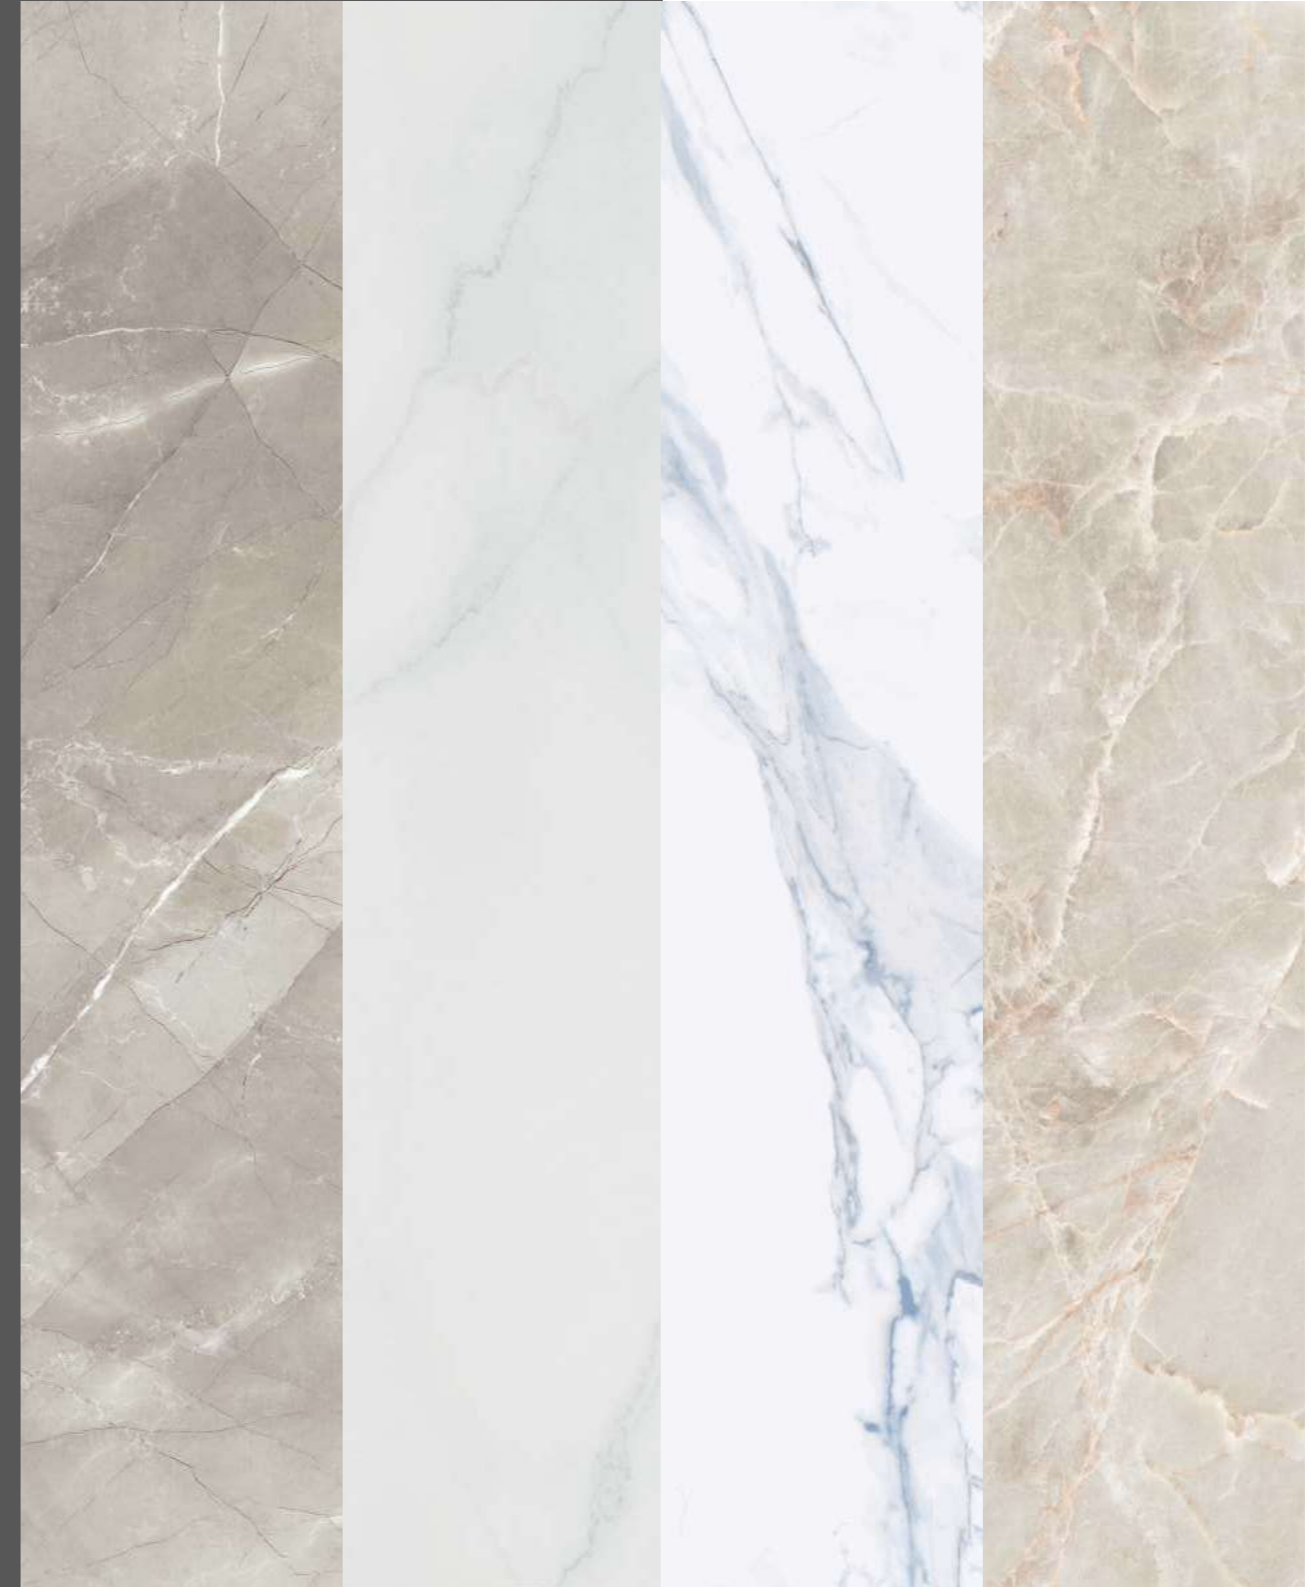

Current trends in interior design are very clear: the creation of comfortable, welcoming living spaces with a strong natural allure. Precious is a collection inspired by Kandinsky quartz: an exquisite precious stone with a widely varying design, in this case in a choice of a polished or satin finish.

Eco-Luxe is an exclusive porcelain tile range encompassing all Ecoceramic's polished tile collections. The glossy shine of a polished finish has always been popular. Its classic elegance brings timeless beauty to interiors.