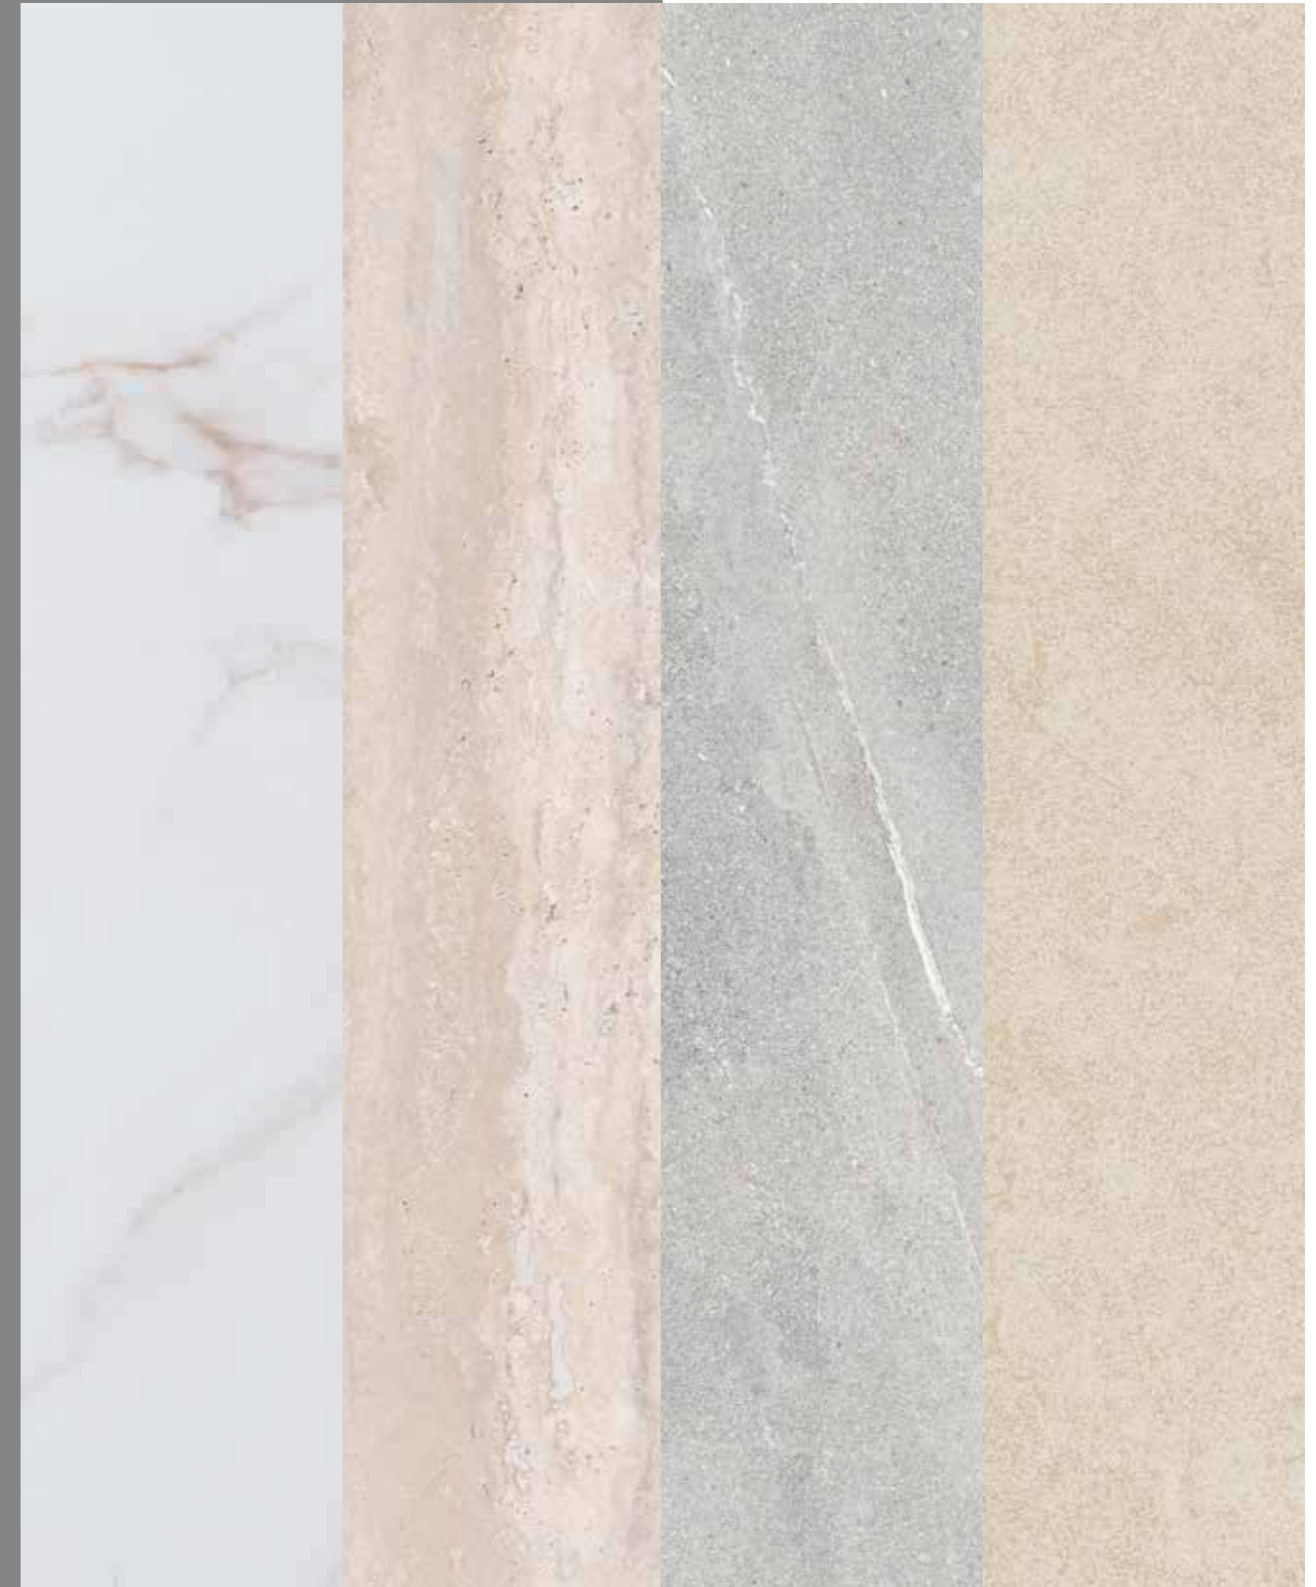

The resistance that natural materials acquire over thousands of years can now be achieved with technology in just a few hours. Ecoceramic's porcelain tile materials have the same resistance as rock, thanks to the raw materials that are used and the pressing system and firing cycles to which the tiles are subjected. This resistance is combined with an exquisite design inspired by nature, bringing a multitude of different patterns to our porcelain tiles.